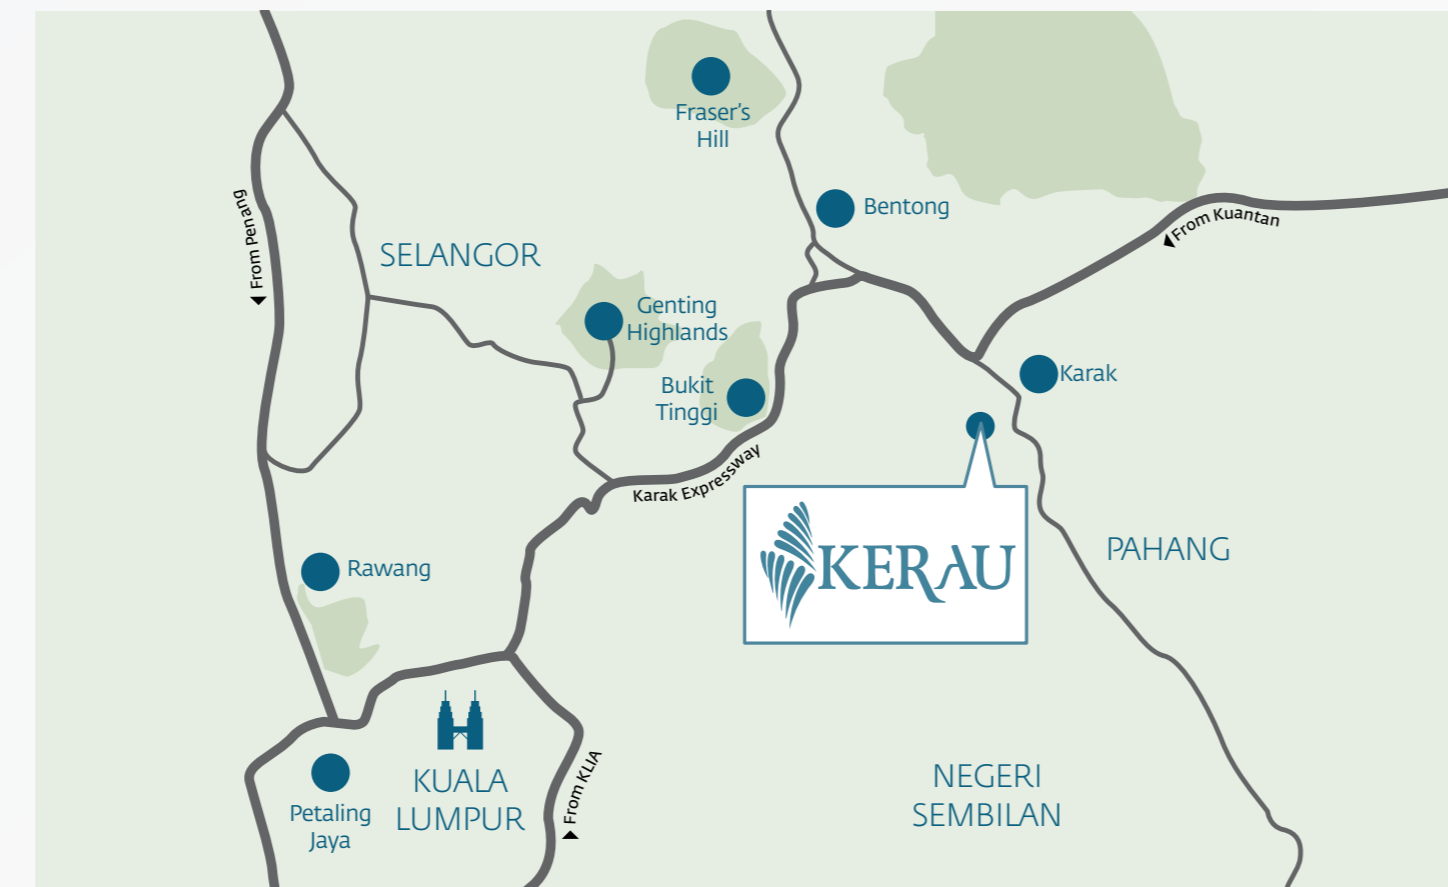

Meet The Kerau Neighbours

Kerau is conveniently nestled among a triptych of prominent destinations.

Genting Highlands

Genting Highlands is one of Malaysia's most popular tourist destination. It is home to Resorts World Genting, a resort comprising various hotels and a theme park. Genting Highlands also plays host to many international events throughout the year.

Bukit Tinggi

Bukit Tinggi is a renowned food haven with an assortment of famous restaurants. It is also a tourist attraction with its French-themed village of Colmar Tropicale featuring iconic Alsatian architecture.

Kuantan

Kuantan is the state capital of Pahang and a commercial, economic and social hub. Strategically located at the coast and at the midpoint of many surrounding towns, it thrives as the liveliest spot in the East Coast of Peninsular Malaysia.

Kuala Lumpur

Kuala Lumpur is the national capital as well as the largest city in Malaysia. As a vibrant metropolis, it serves as Malaysia's gateway to the world as it is an international hub for trade, finance, and cultural activities.

Kerau Location Map

GPS: 3°23'00.6"N 102°01'26.7"E

Between Kuala Lumpur & Kuantan

Kerau is located just a short 7km away from Karak town and the exit to the Karak Expressway which connects Kuantan and Kuala Lumpur. As a transit point between two of the most prominent cities in Malaysia, Kerau is the perfect place for a retreat.

A Landmark Project By

BinaPuri
SINCE 1975

Kuala Lumpur Office

Karak Land Sdn Bhd
Wisma Bina Puri, 88 Jalan Bukit Idaman,
8/1 Bukit Idaman, 68100 Selayang, Selangor, Malaysia.
T +603-6136 3333 F +603-6136 9999

For more information, please call
+603 6136 3333
+6017 324 0789

Or visit The Valley Sales Gallery
BHPetrol, Lot63, Jalan Lama
Bentong-Karak, 28600 Karak,
Daerah Bentong, Pahang

www.thevalley.com.my

An Acre of Possibilities

Reside / Retire / Relax

Return to nature's embrace among the emerald glades where the air is fresh and crisp. Enjoy the golden years in a neighbourhood gifted with the rainforest's tranquility in a residence of your dreams. Feel the nourishment of earth and soil in the surrounding pastures. Nature's bounties are yours to experience here in Kerau.

Greenery as far as the eye can see.